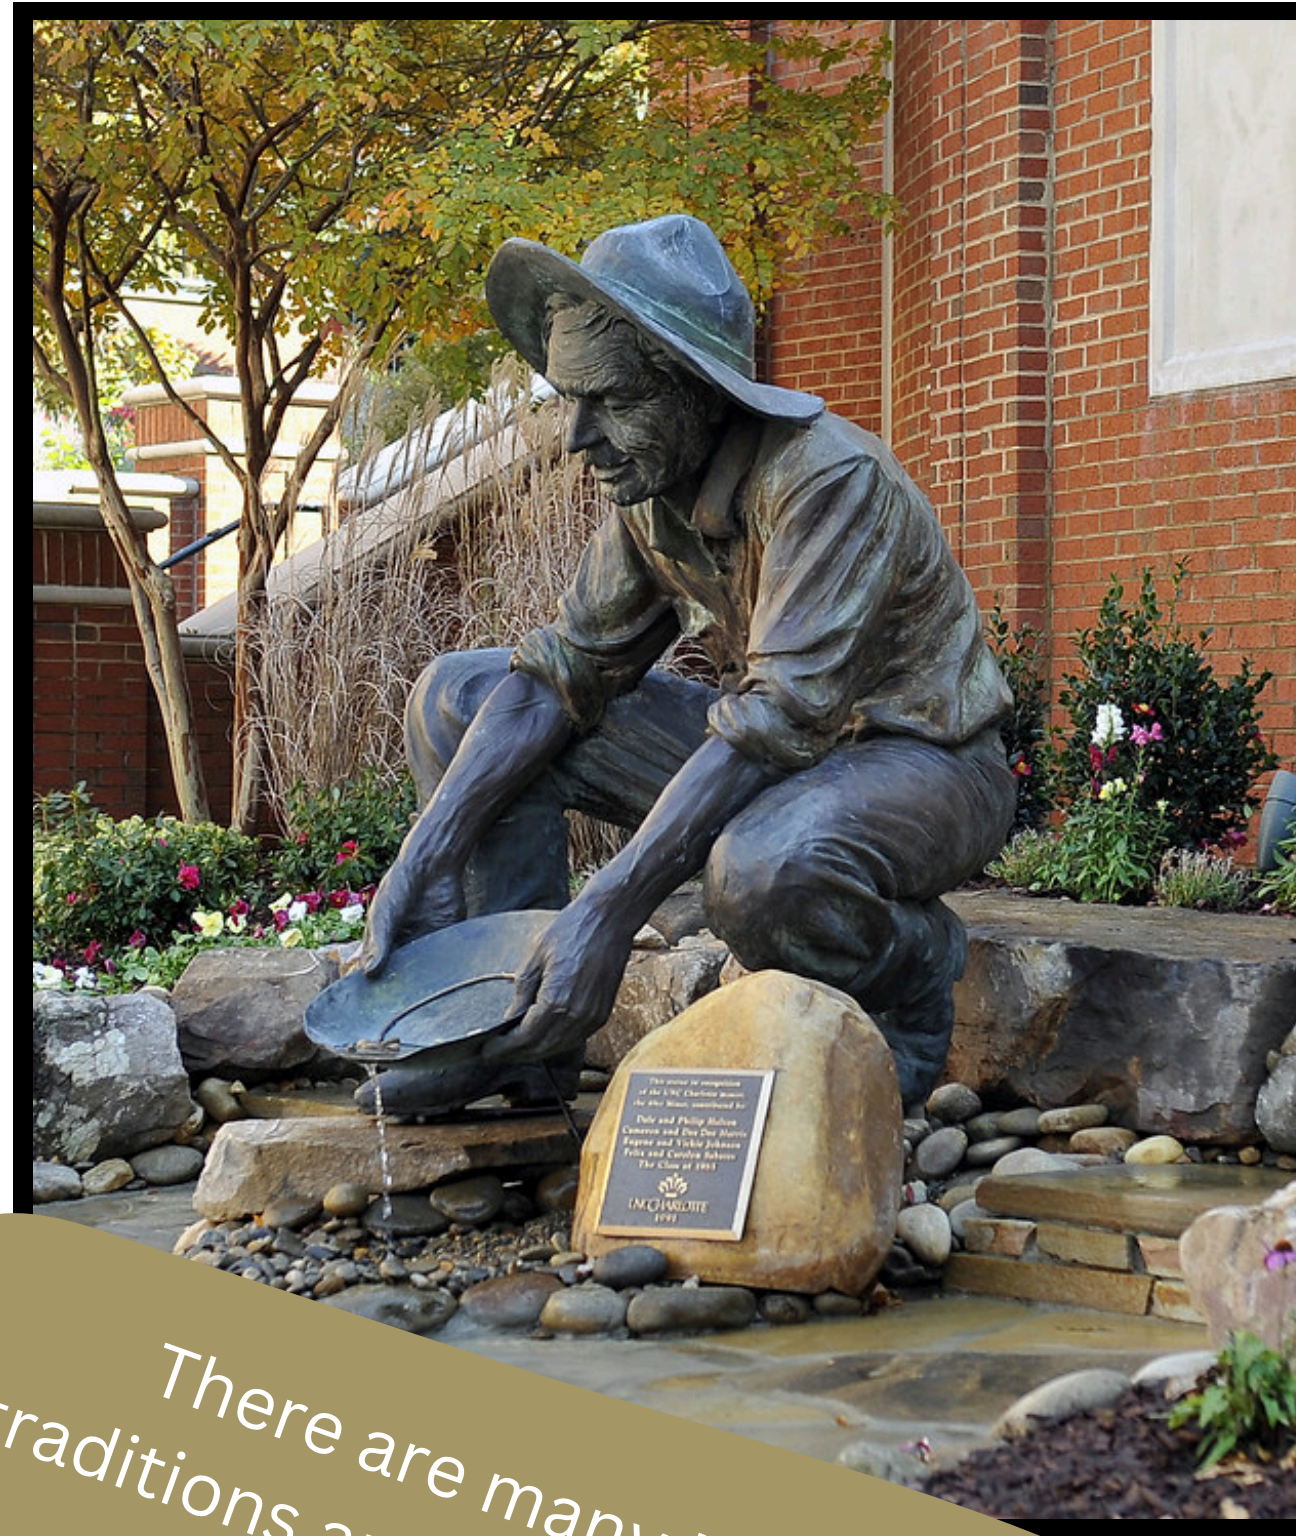

49ER MINER STATUE

NORM THE NINER MINER

The statue recalls the region's history as a gold mining center and symbolizes the pioneering spirit and determination that has led to UNC Charlotte's dramatic growth.

Students often refer to the statue as "Norm" and are encouraged to put a penny in his pan for good luck.

At UNC Charlotte, the "49er Miner" symbolizes the importance of hard work and perseverance as students complete their educational journeys.